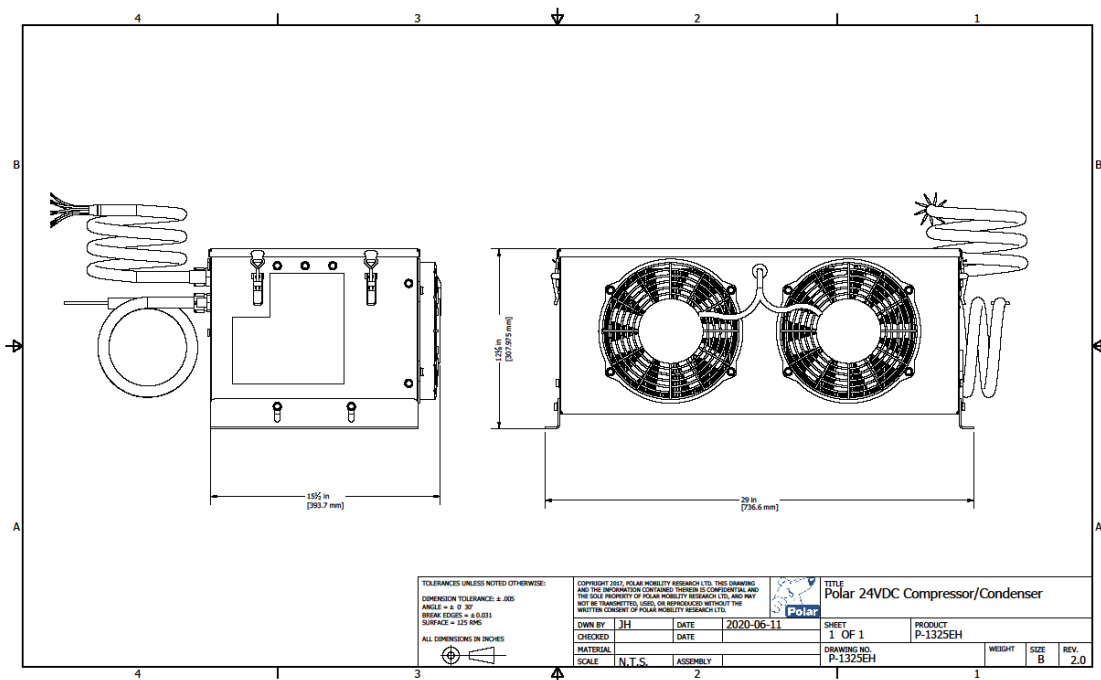

POLAR MOBILITY RESEARCH LTD.

Polar

Polar Mobility Research Ltd.	
UNIT MODEL	P-1325EH
DESCRIPTION	Polar 24VDC Compressor/Condenser Unit
REFRIGERANT CHARGE	R-134a
CONDENSING	30,000 BTU
VOLTAGE	24 VDC
FLA	60-70 AMPS
WEIGHT	150 Lbs
ELECTRICAL STANDARDS	Wires: CSA TEW 105C FT1 LL67096 (UL) MTW 600V C22.2 NO: 286:17, T7 C22.2 0.4, T6